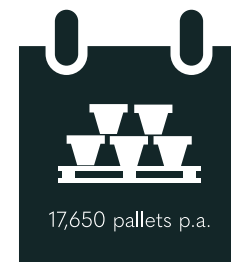

Odense Rib

Our classic in a fresh relief
PAGE 33

Facts & Figures

Import from
10 countries

28,000 m² warehouse
in Holland

Working
with 36 factories

Sales to 55
countries

3,000 m² of showroom
and warehouse in Vietnam

Family business
since 54 years!

Over 60 employees
worldwide

Sales in 2022

Indoor

Outdoor
(glazed/unglazed)

Lightweight

Contents

4	Sustainability
5	How it's made
6	Douro
8	Amora
9	Seia
10	Le Havre
13	Fez
14	Tondela
16	Soho
17	Hampton Soho
18	Bandon
19	Cork
20	Ferry
21	Maia
22	Madeira
23	Mateo
24	Bagdad Venice
26	Malibu
27	Amarante
28	Mixed Pallet Montero
30	Mixed Pallet Amarante
31	Mixed Pallet Helsinki
32	Odense
35	Malmö Copenhagen