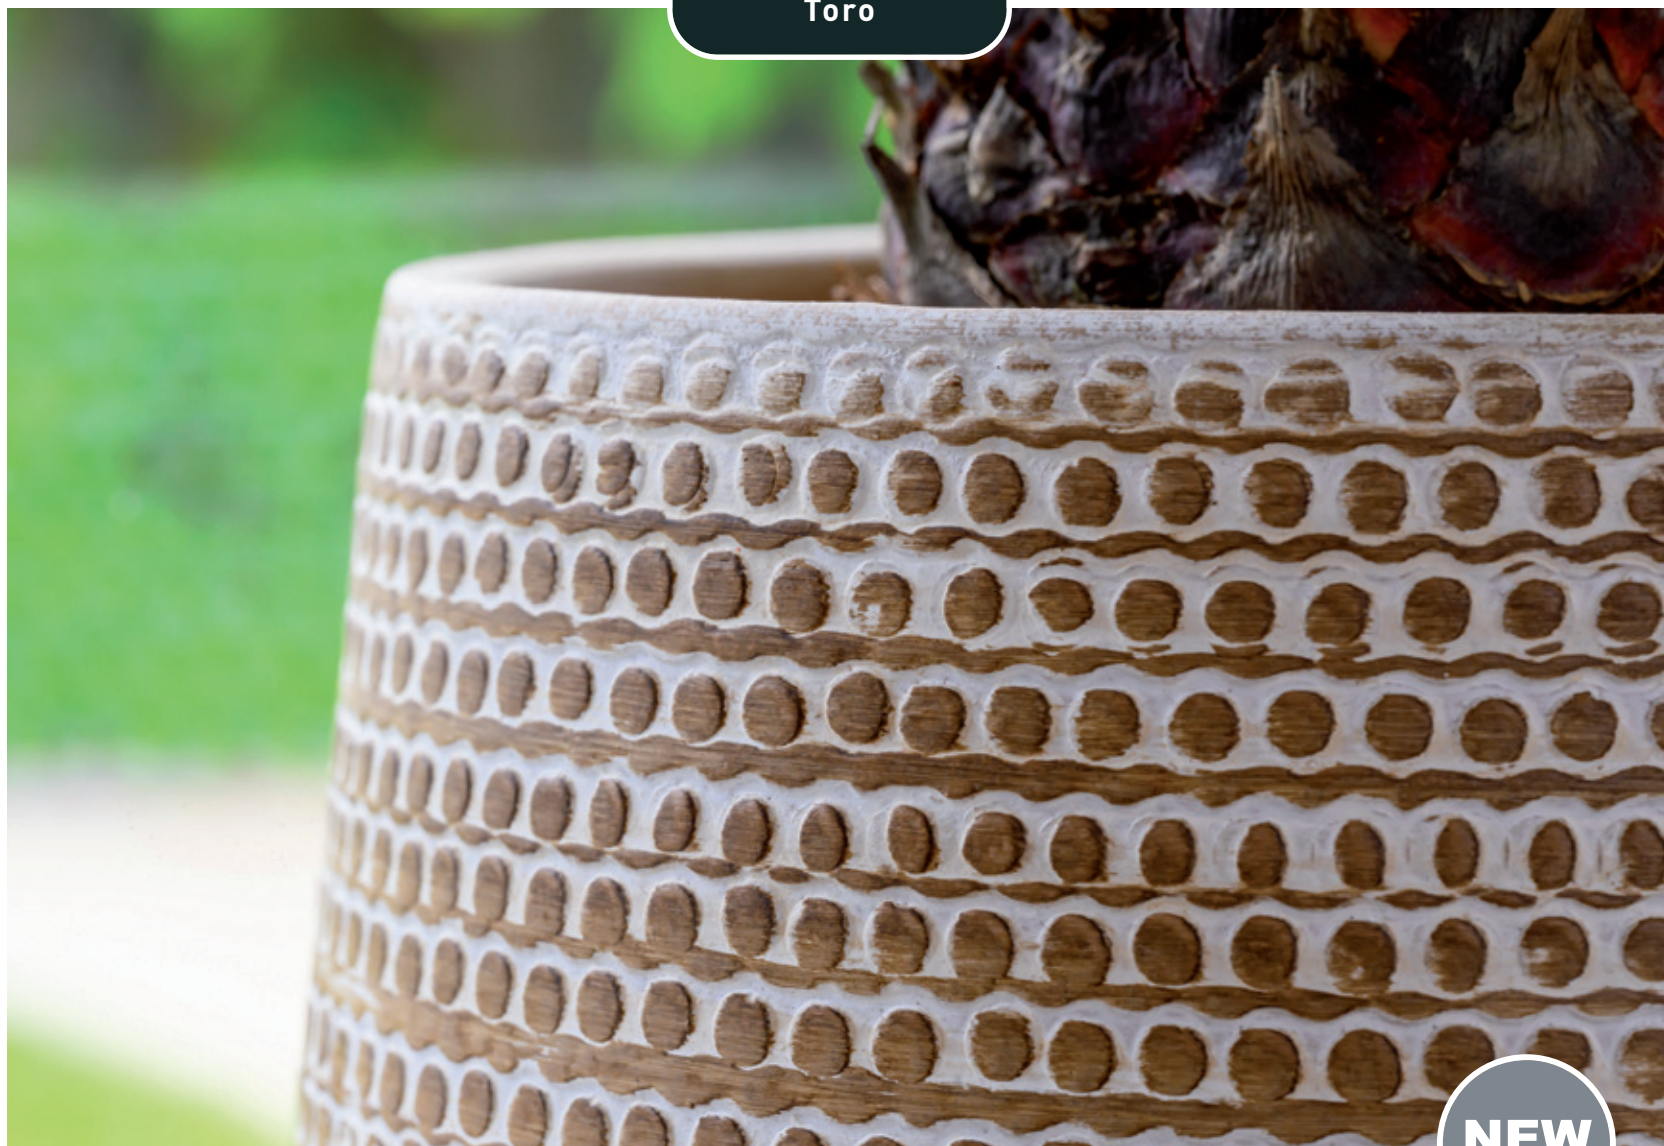

Toro

NEW
COLLECTION