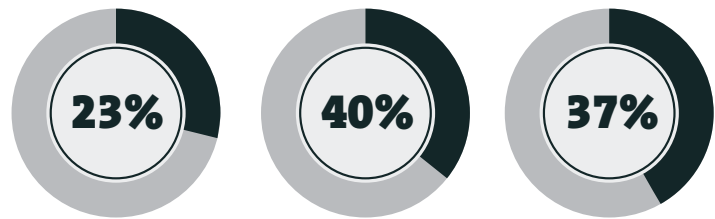

Working with 38 factories

Sales to 47 countries

3,000 m² of showroom and warehouse in Vietnam

Family business since 57 years!

Over 60 employees worldwide

Sales in 2025

Indoor

Outdoor (glazed/unglazed)